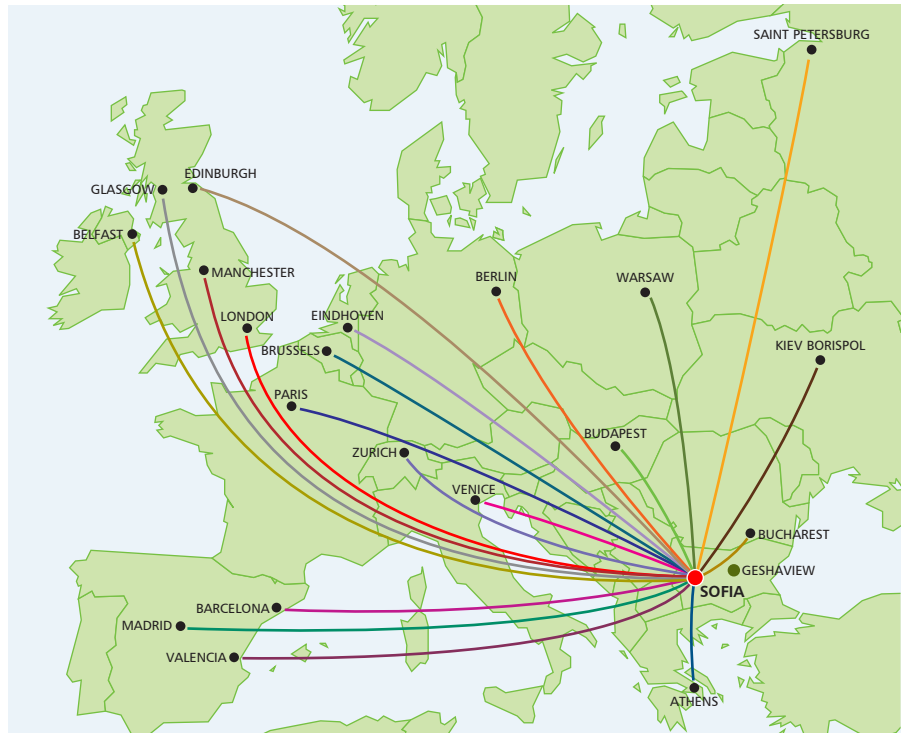

Trips, travel and transfer

With more and more airlines announcing direct flights to Bulgaria from all over Europe it is now an accessible destination to get to all-year-round.

ENGLAND

London Luton to Sofia –

WIZZ Wizz Air - www.wizzair.com

London Heathrow to Sofia –

BRITISH AIRWAYS British Airways
www.britishairways.com

BULGARIA AIR Bulgaria Air
www.air.bg/en

London Gatwick to Sofia –

easyJet.com easyJet
www.easyjet.com

Manchester to Sofia –

easyJet.com easyJet
www.easyjet.com

SCOTLAND

Glasgow to Sofia –

BRITISH AIRWAYS British Airways via London
www.britishairways.com

Edinburgh to Sofia –

BRITISH AIRWAYS British Airways via London
www.britishairways.com

IRELAND

Belfast to Sofia –

easyJet.com easyJet via London
www.easyjet.com

FRANCE

Paris to Sofia –

WIZZ Wizz Air
www.wizzair.com

SPAIN

Madrid to Sofia –

easyJet.com easyJet
www.easyjet.com

Valencia to Sofia –

WIZZ Wizz Air
www.wizzair.com

Barcelona to Sofia –

WIZZ Wizz Air
www.wizzair.com

ITALY

Venice to Sofia –

WIZZ Wizz Air
www.wizzair.com

SWITZERLAND

Zurich to Sofia –

BULGARIA AIR Bulgaria Air
www.air.bg/en

GERMANY

Berlin to Sofia –

Lufthansa Lufthansa
www.lufthansa.com
BULGARIA AIR Bulgaria Air
www.air.bg/en

NETHERLANDS

Eindhoven to Sofia –

WIZZ Wizz Air
www.wizzair.com

BELGIUM

Brussels to Sofia –

BULGARIA AIR Bulgaria Air
www.air.bg/en
WIZZ Wizz Air
www.wizzair.com

Travelling for 1 week from a London airport direct to Sofia can cost as little as £60 per person return when booking in advance so it is also very affordable.

POLAND

Warsaw to Sofia –

LOT LOT
www.lot.com

HUNGARY

Budapest to Sofia –

MALEV Malev
www.malev.com

ROMANIA

Bucharest to Sofia –

BULGARIA AIR Bulgaria Air
www.air.bg/en

UKRAINE

Kiev Borispol to Sofia –

Aerosvit Aerosvit Airlines
www.aerosvit.ua/eng

GREECE

Athens to Sofia –

OLYMPIC Olympic Air
www.olympicair.com

AEGEAN Aegean Airlines
www.aegeanair.com

BULGARIA AIR Bulgaria Air
www.air.bg/en

RUSSIA

Saint Petersburg to Sofia –

ROSSIYA Rossiya Airlines
www.rossiya-airlines.com

The list on the left are just a few of the countries and airports that airlines are flying from to Bulgaria. There are many more direct and indirect flights available for you to choose from.

Whether booking a discovery trip or holiday at Geshaview your full itinerary can be organised for you.

Assisting you in booking your flights, meeting you from the airport upon your arrival and organising your transfer to Geshaview village is all part of the service that we can offer to you.

Just inform us when you would like to travel, from which airport and how many people will be travelling and we can start to plan your trip with you, providing you with all of the many travel options available.

All of your personal requirements will be considered when facilitating the booking of your trip, making sure that your visit to Geshaview is a memorable one.

Geshaview is approximately a two and half hour drive from Sofia

airport. Being met and driven by one of our Fluent English speaking

Geshaview hosts personally to your destination will give you time to relax and experience the start of your holiday or discovery trip.

To arrange your discovery trip to Geshaview email: mirra@geshaview.eu and she will contact you