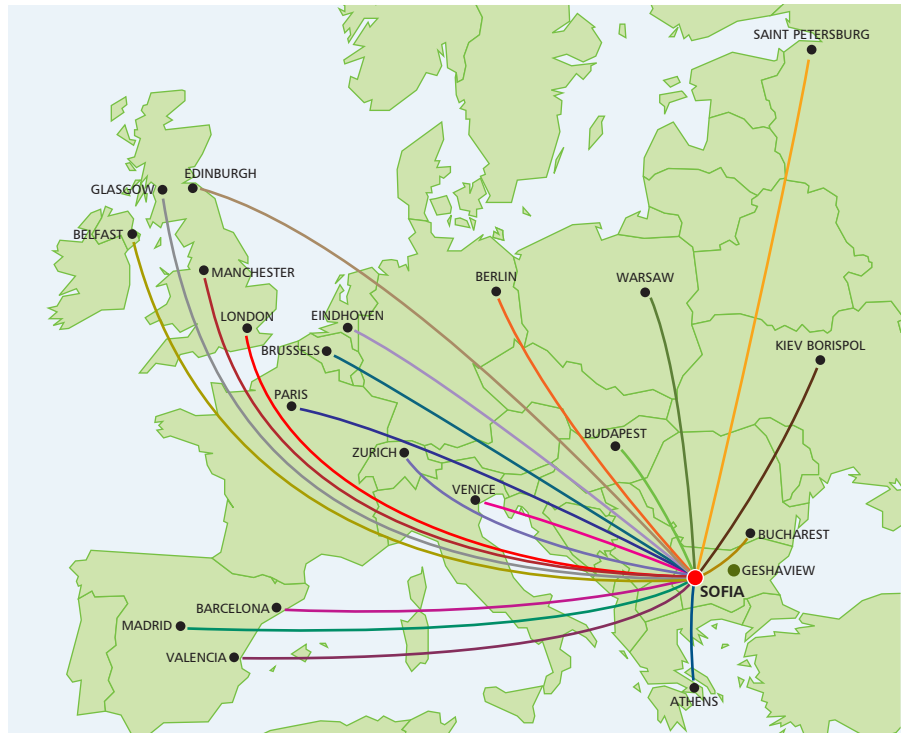

SWITZERLAND

Zurich to Sofia –

BULGARIA AIR Bulgaria Air
www.air.bg/en

GERMANY

Berlin to Sofia –

Lufthansa Lufthansa
www.lufthansa.com

BULGARIA AIR Bulgaria Air
www.air.bg/en

NETHERLANDS

Eindhoven to Sofia –

WIZZ Wizz Air
www.wizzair.com

BELGIUM

Brussels to Sofia –

BULGARIA AIR Bulgaria Air
www.air.bg/en

WIZZ Wizz Air
www.wizzair.com

Travelling for 1 week from a London airport direct to Sofia can cost as little as £60 per person return when booking in advance so it is also very affordable.

POLAND

Warsaw to Sofia –

LOT LOT
www.lot.com

HUNGARY

Budapest to Sofia –

MALEV Malev
www.malev.com

ROMANIA

Bucharest to Sofia –

All of your personal requirements will be considered when facilitating the booking of your trip, making sure that your visit to Geshaview is a memorable one.

Geshaview is approximately a two and half hour drive from Sofia